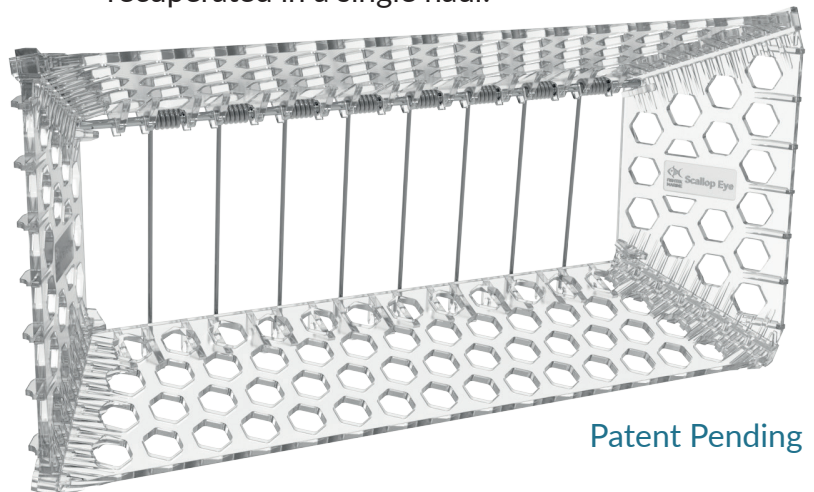

INTRODUCING THE

ScallopEye Pat. Pend.

A pot entrance to catch scallops alongside crab and lobster

FISHTEK
MARINE

**Boost your
catch with
scallops!**

TECHNOLOGY THAT WORKS FOR FISHERMEN AND THE ENVIRONMENT

Designed by fishermen for fishermen

Durable

UV stabilised polycarbonate construction with high grade 316 stainless steel fixtures.

Cost Effective

Cost of entrance can be recuperated in a single haul!

Highly Effective

Proven to catch crab and lobster.

Proven Design

Field-tested to cope with the rigours of pot fishing.

Patent Pending

FIND OUT MORE AT

fishtekmarine.com

SCALLOPEYE

READ MORE IN OUR 'GUIDE TO SCALLOP POTTING'

DESIGNED FOR MIXED APPLICATION

Two ways to catch scallops

Boosting crab catch with scallops.

Scallop only.

FITTING METHOD

ScallopEyes are easily added to new frames but can also be retro-fitted to old pots.

Easily tied into standard frames.