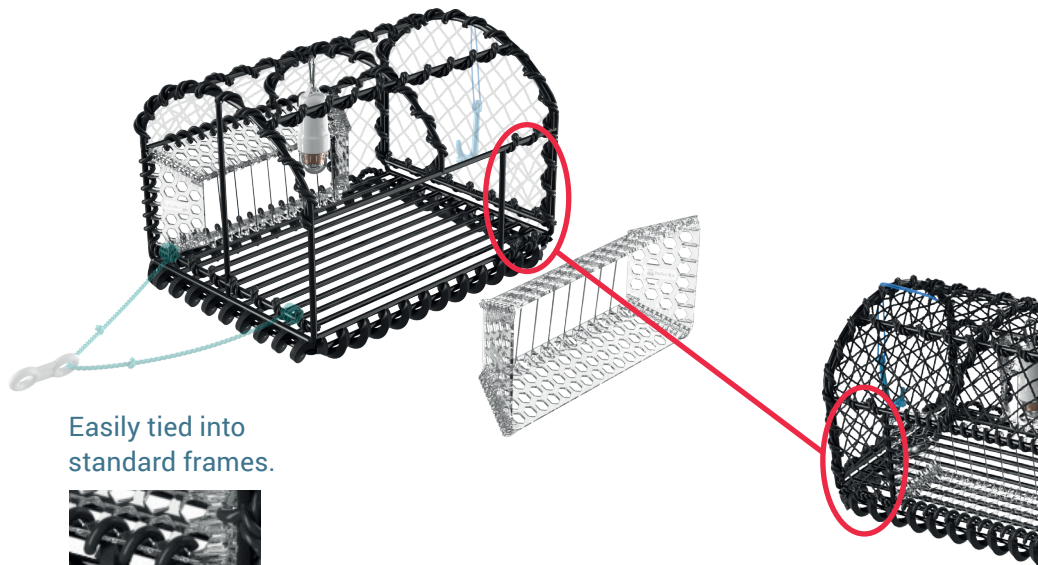

Durable

UV stabilised polycarbonate construction with high grade 316 stainless steel fixtures.

Cost Effective

Cost of entrance can be recuperated in a single haul!

Highly Effective

Proven to catch crab and lobster.

Proven Design

Field-tested to cope with the rigours of pot fishing.

Patent Pending

FIND OUT MORE AT

fishtekmarine.com

SCALLOPEYE

READ MORE IN OUR 'GUIDE TO SCALLOP POTTING'

DESIGNED FOR MIXED APPLICATION

Two ways to catch scallops

Boosting crab catch with scallops.

Scallop only.

FITTING METHOD

ScallopEyes are easily added to new frames but can also be retro-fitted to old pots.

Easily tied into standard frames.

If fitting ScallopEye to smaller pots such as 24" frames, allow for a section of netting on the end of the pot opposite the bridal for the scallops to tumble down to on hauling operations.

TECHNICAL SPECIFICATIONS