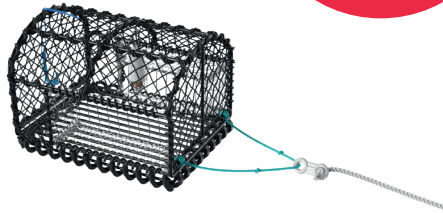

INTRODUCING THE

ScallopEye Pat. Pend.

A pot entrance to catch scallops alongside crab and lobster

FISHTEK
MARINE

**Boost your
catch with
scallops!**

TECHNOLOGY THAT WORKS FOR FISHERMEN AND THE ENVIRONMENT

Designed by fishermen for fishermen

Durable

UV stabilised polycarbonate construction with high grade 316 stainless steel fixtures.

Cost Effective

Cost of entrance can be recuperated in a single haul!

Highly Effective

Proven to catch crab and lobster.

Proven Design

Field-tested to cope with the rigours of pot fishing.

Patent Pending

FIND OUT MORE AT

fishtekmarine.com

SCALLOPEYE

READ MORE IN OUR 'GUIDE TO SCALLOP POTTING'

DESIGNED FOR MIXED APPLICATION

Two ways to catch scallops

Boosting crab catch with scallops.

Scallop only.

FITTING METHOD

ScallopEyes are easily added to new frames but can also be retro-fitted to old pots.

Easily tied into standard frames.