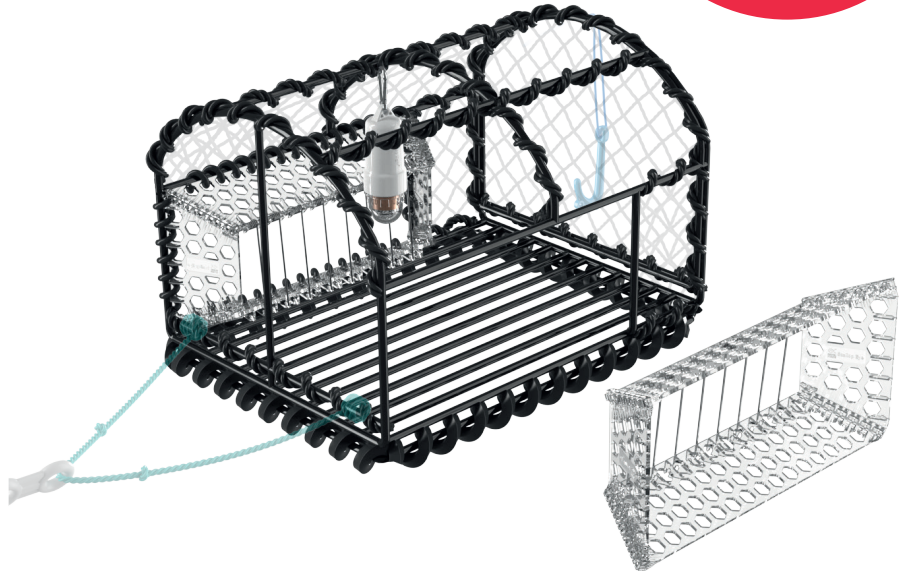

INTRODUCING THE

ScallopEye Pat. Pend.

A pot entrance to catch scallops alongside crab and lobster

FISHTEK
MARINE

**Boost your
catch with
scallops!**

TECHNOLOGY THAT WORKS FOR FISHERMEN AND THE ENVIRONMENT

Designed by fishermen for fishermen

Durable

UV stabilised polycarbonate construction with high grade 316 stainless steel fixtures.

Cost Effective

Cost of entrance can be recuperated in a single haul!

Highly Effective

Proven to catch crab and lobster.

Two ways to catch scallops

Boosting crab catch with scallops.

Scallop only.

FITTING METHOD

ScallopEyes are easily added to new frames but can also be retro-fitted to old pots.

Easily tied into standard frames.

If fitting ScallopEye to smaller pots such as 24" frames, allow for a section of netting on the end of the pot opposite the bridal for the scallops to tumble down to on hauling operations.

TECHNICAL SPECIFICATIONS