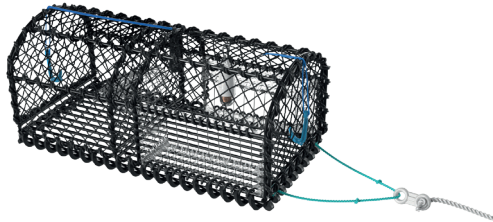

INTRODUCING THE

ScallopEye Pat. Pend.

A pot entrance to catch scallops alongside crab and lobster

FISHTEK
MARINE

**Boost your
catch with
scallops!**

TECHNOLOGY THAT WORKS FOR FISHERMEN AND THE ENVIRONMENT

Designed by fishermen for fishermen

Durable

UV stabilised polycarbonate construction with high grade 316 stainless steel fixtures.

Cost Effective

Cost of entrance can be recuperated in a single haul!

Highly Effective

Proven to catch crab and lobster.

Proven Design

Field-tested to cope with the rigours of pot fishing.

Patent Pending

FIND OUT MORE AT

fishtekmarine.com

SCALLOPEYE

READ MORE IN OUR 'GUIDE TO SCALLOP POTTING'

DESIGNED FOR MIXED APPLICATION

Two ways to catch scallops

Boosting crab catch with scallops.

Scallop only.

FITTING METHOD

ScallopEyes are easily added to new frames but can also be retro-fitted to old pots.

Easily tied into standard frames.